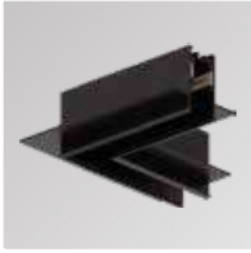

CRC01 Black
Output 48VDC
Input 48VAC
IP20 Aluminium