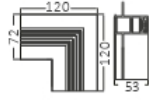

CRC01 Black
Output 48VDC
Input 48VAC
IP20 Aluminium